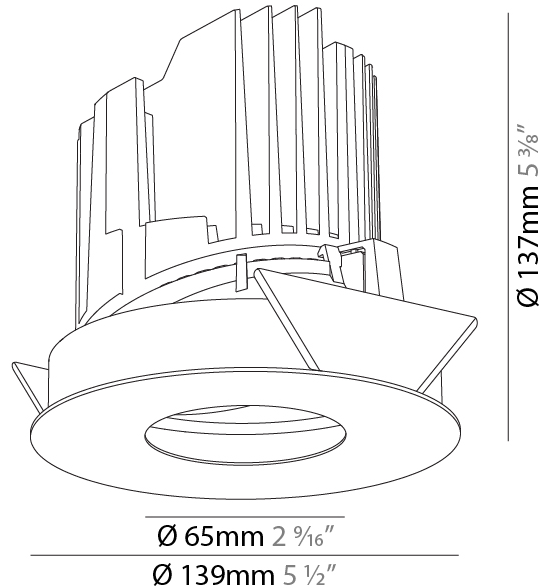

#### PHYSICAL

Shape: Round
Diameter (mm): 139
Diameter (in): 5 1/2
Height (mm): 137
Height (in): 5 3/8
Ceiling Thickness (mm): 10 / 12.5 / 15
Ceiling Thickness (in): 3/8 or 1/2 or 9/16
Min. Recessing Depth (mm): 150
Min. Recessing Depth (in): 5 7/8
Light Distribution: Adjustable / Downlight
Weight (kg): 0.856
Weight (lbs): 1.89
Fixture Finish: SSR / BKV / CWI / CRY / HAB / UFT / ITA / RUA / FTG / MYG / LOD / PUS / FRO / FUP / KIA / POP / BLS / SPG / MEY / GOH / GUM / CHC / COM / ABZ / JAG / OBR / MOS / ROR
Fixture Material: Aluminum Die Cast
Cut-out Measurements: 130mm / 5 1/8"

#### PHYSICAL

Shape: Round
Diameter (mm): 139
Diameter (in): 5 1/2
Height (mm): 137
Height (in): 5 3/8
Ceiling Thickness (mm): 10 / 12.5 / 15 / 25
Ceiling Thickness (in): 3/8 or 1/2 or 9/16
Min. Recessing Depth (mm): 150
Min. Recessing Depth (in): 5 7/8
Light Distribution: Adjustable / Asymmetric
Weight (kg): 0.865
Weight (lbs): 1.9
Fixture Finish: SSR / BKV / CWI / CRY / HAB / UFT / ITA / RUA / FTG / MYG / LOD / PUS / FRO / FUP / KIA / POP / BLS / SPG / MEY / GOH / GUM / CHC / COM / ABZ / JAG / OBR / MOS / ROR
Fixture Material: Aluminum Die Cast
Cut-out Measurements: 130mm / 5 1/8"

#### RATINGS AND CERTIFICATIONS

Certified By: Certified for North American Standards
IP rating: IP20

Ø 65mm 2 5/16"

Ø 139mm 5 1/2"